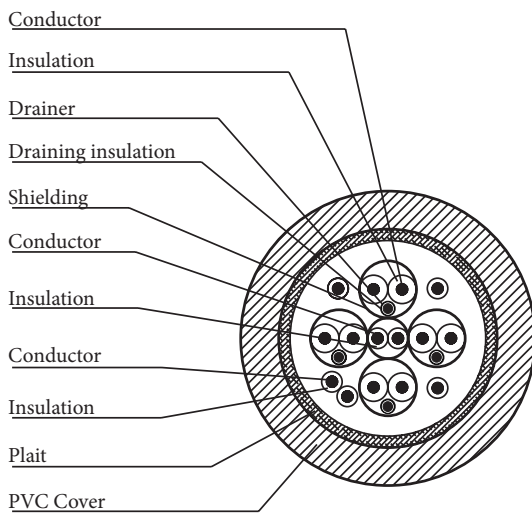

HDMI Cable

Male - Male

Ref.494501, 494502 and 494503

- Conductors and shields made of copper, ensuring the integrity and quality of the HDTV signal.
- Black PVC cover.
- Plastic covers to avoid damaging the connectors.

Internal structure

Supply dimensions (ref.494501)

Typical application

Reference	Description	EAN 13 Code
494501	HDMI M/M 1,5m	8424450144152
494502	HDMI M/M 3m	8424450146019
494503	HDMI M/M 5m	8424450146026