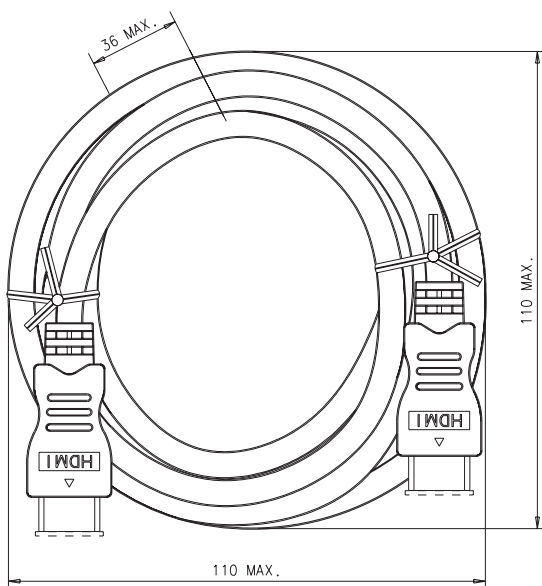

HDMI Cable

Male - Male

Ref.494501, 494502 and 494503

- Conductors and shields made of copper, ensuring the integrity and quality of the HDTV signal.
- Black PVC cover.
- Plastic covers to avoid damaging the connectors.

Internal structure

Supply dimensions (ref.494501)

Typical application

Reference	Description	EAN 13 Code
494501	HDMI M/M 1,5m	8424450144152
494502	HDMI M/M 3m	8424450146019
494503	HDMI M/M 5m	8424450146026