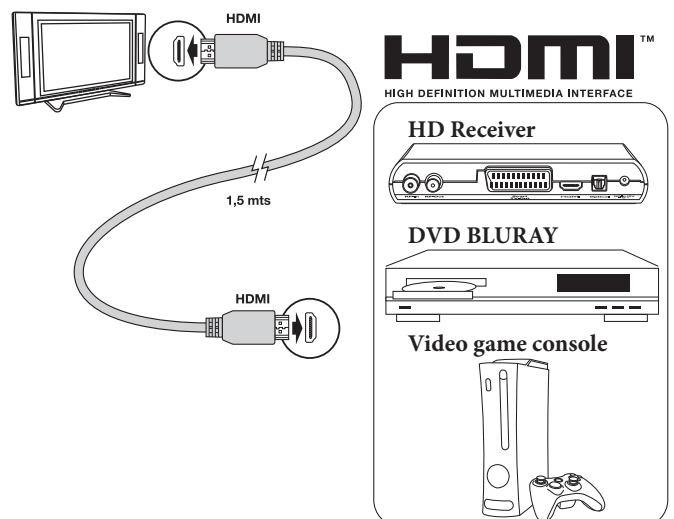

HDMI Cable

Male - Male

Ref.494501, 494502 and 494503

- Conductors and shields made of copper, ensuring the integrity and quality of the HDTV signal.
- Black PVC cover.
- Plastic covers to avoid damaging the connectors.

Internal structure

Supply dimensions (ref.494501)

Typical application

Reference	Description	EAN 13 Code
494501	HDMI M/M 1,5m	8424450144152
494502	HDMI M/M 3m	8424450146019
494503	HDMI M/M 5m	8424450146026