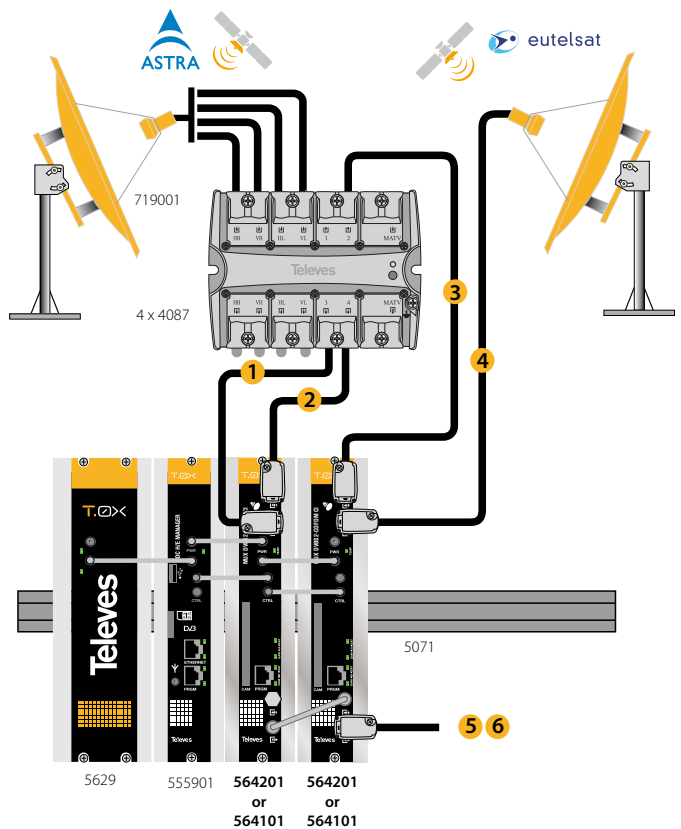

TRANSMODULATORS with REMULTIPLEXING

Allow creating a multiplex with contents extracted from three different TVSAT transponders

✓ KEY FEATURES

- **Service_ID edition**, allowing all STB and TVs automatically detect content changes programmed by the installer, without requiring retuning.
- **Service_ID control**: the device itself issues an alert if the same Service_ID has been configured in more than one service so that it can then be changed.
- **Total or selective elimination** of services present in a multiplex to avoid being detected and stored by TVs or STBs.
- They are **remotely configurable and monitorable** by means of the headend management module (Ref. 5559 or Ref. 555901).
- **Edition and control** of TS_ID, Network_ID, Original Network_ID and Cell_ID.
- **LCN (Logical Channel Number)** that lets you assign an identifier to the services present in the output multiplex, so they can be arranged in the receivers.
- **Selective filtering of PID (Package Identifier)** to better CAM efficiency.

EXAMPLE OF APPLICATION

1	2	3	4	
<table border="1"> <tr><td>12226 H</td><td>RTL Austria</td></tr> <tr><td></td><td>Vox Austria</td></tr> <tr><td></td><td>RTL2 Austria</td></tr> <tr><td></td><td>Super RTL Austria</td></tr> <tr><td></td><td>Vox Schweiz</td></tr> <tr><td></td><td>SES Test Card</td></tr> <tr><td></td><td>Eurosport Germany</td></tr> <tr><td></td><td>HSE 24 Extra</td></tr> <tr><td></td><td>Euronews</td></tr> </table>	<table border="1"> <tr><td>11778 V</td><td>CanalSAT France</td></tr> <tr><td></td><td>CNN International Europe</td></tr> </table>	<table border="1"> <tr><td>11597 V</td><td>SES</td></tr> <tr><td></td><td>CNBC Europe</td></tr> <tr><td></td><td>BBC World News</td></tr> <tr><td></td><td>Best of Shopping</td></tr> <tr><td></td><td>M6 Boutique</td></tr> <tr><td></td><td>RMC Découverte HD</td></tr> <tr><td></td><td>SonLife Broadcasting</td></tr> </table>	<table border="1"> <tr><td>12604 H</td><td>Sky News Int.</td></tr> <tr><td></td><td>WDR Fernsehen Aachen</td></tr> <tr><td></td><td>WDR Fernsehen Köln</td></tr> <tr><td></td><td>WDR Studio Wuppertal</td></tr> <tr><td></td><td>WDR Studio Bonn</td></tr> <tr><td></td><td>WDR Studio Duisburg</td></tr> <tr><td></td><td>Radio Horeb</td></tr> <tr><td></td><td>Radio Neue Hoffnung</td></tr> <tr><td></td><td>Radio Maryja</td></tr> </table>	<table border="1"> <tr><td>10992 V</td><td>Rai Movie</td></tr> <tr><td></td><td>Rai 1</td></tr> <tr><td></td><td>Rai 2</td></tr> <tr><td></td><td>Rai 3</td></tr> <tr><td></td><td>Rai 4</td></tr> <tr><td></td><td>Rai News</td></tr> <tr><td></td><td>Rai radio Fd4</td></tr> <tr><td></td><td>Rai radio 1 AM</td></tr> <tr><td></td><td>Rai radio 2</td></tr> <tr><td></td><td>Rai radio 3</td></tr> </table>

- Example in which a module receives signals from two bands of Astra (signals 1 and 2) and another module receives signals from Astra and Eutelsat (signals 3 and 4).
- The Multiplex (MUX) 1 (signal 5) contains services from different bands (and polarities) of ASTRA satellite
- The Multiplex (MUX) 2 (signal 6) contains services from Astra and Eutelsat.
- By means of the headend management module and the EasySwitch unit, the inputs of any of the modules can be switched remotely.

5	6
<table border="1"> <tr><td>MUX 1</td><td>CNBC Europe</td></tr> <tr><td></td><td>BBC World News</td></tr> <tr><td></td><td>CNN International Europe</td></tr> <tr><td></td><td>Eurosport Germany</td></tr> <tr><td></td><td>Euronews</td></tr> </table>	<table border="1"> <tr><td>MUX 2</td><td>Sky News Int.</td></tr> <tr><td></td><td>Rai 1</td></tr> <tr><td></td><td>Rai 2</td></tr> <tr><td></td><td>Rai 3</td></tr> <tr><td></td><td>Rai News</td></tr> </table>