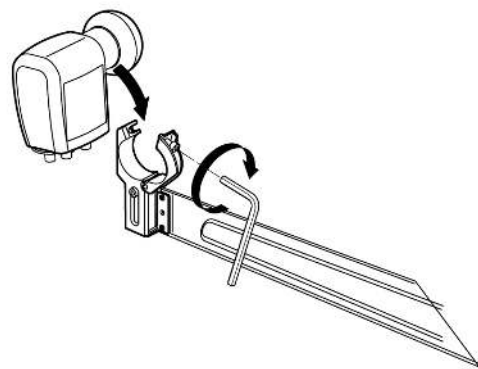

### Highlights

---

- Aluminium reflector with an outstanding Brinell hardness
- Zamak LNB support with height adjustment

- The mounting support provides an outstanding stability to the whole structure
- Dimensions, design and characteristics reflect maximum precision
- Pre-assembled antenna designed to reduce installation time: only four steps are required
- Very stable structure and long service life, thanks to the robust back support
- Reinforced galvanized arm
- Cable concealed inside the arm to improve overall appearance
- The aluminium dish, the galvanized support and the stainless-steel screws ensure a long-lasting life
- TÜV Nord certified (German certification authority: the dish passed the most stringent safety and quality tests carried out by this renowned and prestigious body)
- Multi-satellite option (4 satellites), up to 20° (ref. 790901 and 790902)
- Includes Televes logo

## Mounting details

---

Thanks to the pre-assembled parts, equipment in the QSD series is very easily mounted, in as little as 5 steps:

1

2

3

4

5

## Technical specifications : Ref. 7903

Frequency range	GHz	10.7 ... 12.75
Gain (11.75GHz)	dBi	39.5
Offset angle	°	27.2
Elevation angle	°	10 ... 80
Beamwidth	°	1.98
F/D ratio		0.6000
Dish size: Height	in	37.598
Dish size: Width	in	33.465
Dish material		Aluminium
LNB-bracket diameter	in	1.575
Wind load (@130Km/h)	N	672
Wind load (@150Km/h)	N	924
Mast diameter	in	1.772 ... 3.543