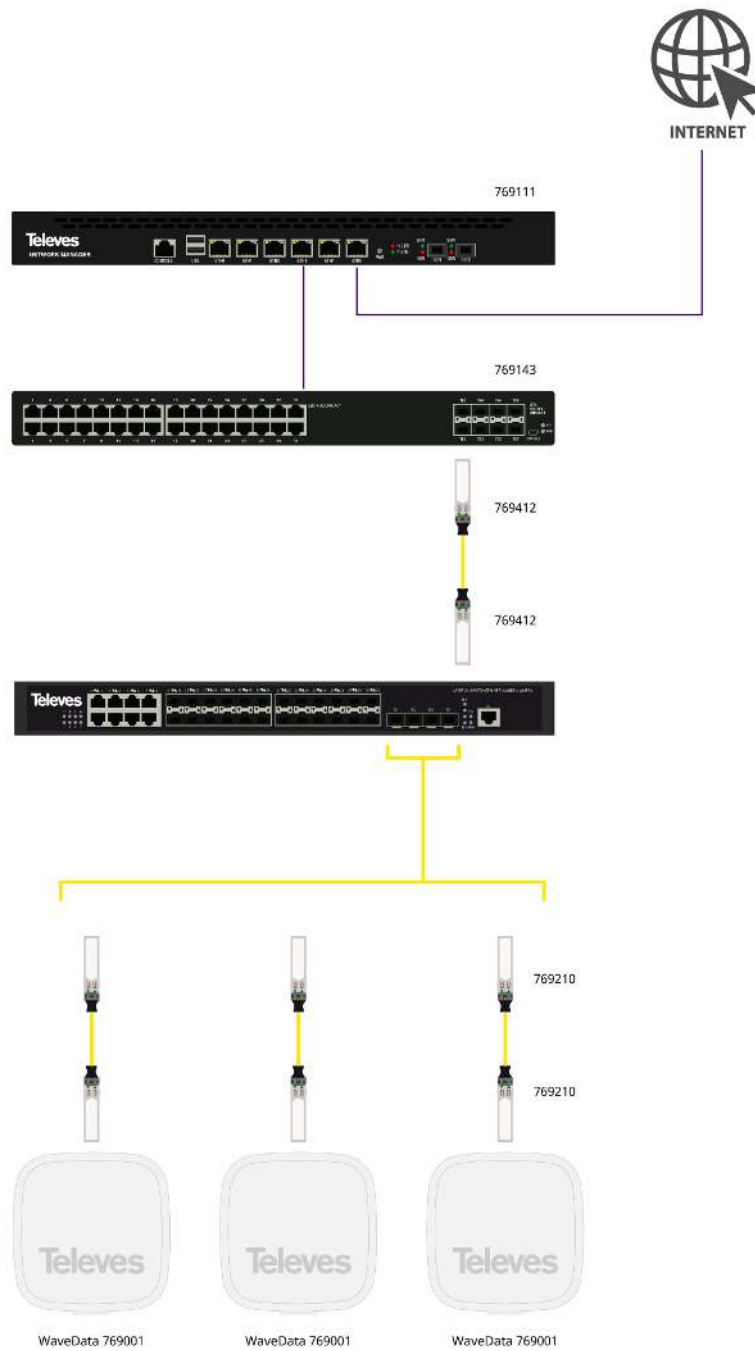

Network Manager 6xGbE + 2xSFP

This Router allows the management of the network, routing and firewalling secure access. The intuitive user interface simplifies the configuration and the system administration.

It features 6 GbE ports, 2 SFP ports and a 3.4GHz Dual Core CPU and 4GB RAM.

Ref.	769111
Logical ref.	RDATA6
EAN13	8424450208014

Packing

Box	1 pcs.
------------	--------

Physical data

Net weight	4,305.00 g
Gross weight	4,459.00 g
Width	430.00 mm
Height	45.00 mm
Depth	280.00 mm
Main product weight	4,305.00 g

Highlights

- Hot-Spot Captive Portal
- OpenVPN Server/Client for secure remote access
- Radius Server for access control
- Powerful and flexible firewall

- Complete logging capabilities
- MultiWan/High availability
- Gigabit SFP (ref. 769210 or 769212) compatible
- User friendly web interface
- Supports 802.1q
- 19" 1U Rack mount

Application example

— Data Cable
— Single Mode Fiber

Technical specifications : Ref. 769111

CPU number of cores		2
CPU speed	GHz	3.4
RAM	GB	4
Input voltage	Vac	100 ... 240
Mains frequency		50 Hz / 60 Hz
Number of Gigabit Ethernet ports (10/100/1000BaseT)		6
Number of SFP ports (1Gbps)		2
Number of USB ports		2
Display port		VGA
OS		FreeBSD
Operating temperature	°C	-5 ... 45
Colour		Black