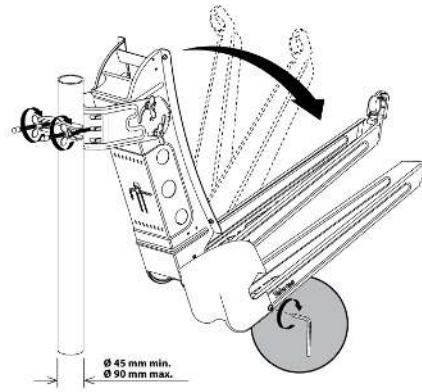

Highlights

- Aluminium reflector with an outstanding Brinell hardness
- Zamak LNB support with height adjustment
- The mounting support provides an outstanding stability to the whole structure

- Dimensions, design and characteristics reflect maximum precision
- Pre-assembled antenna designed to reduce installation time: only four steps are required
- Very stable structure and long service life, thanks to the robust back support
- Reinforced galvanized arm
- Cable concealed inside the arm to improve overall appearance
- The aluminium dish, the galvanized support and the stainless-steel screws ensure a long-lasting life
- TÜV Nord certified (German certification authority: the dish passed the most stringent safety and quality tests carried out by this renowned and prestigious body)
- Multi-satellite option (4 satellites), up to 20° (ref. 790901 and 790902)
- Includes Televes logo

Mounting details

Thanks to the pre-assembled parts, equipment in the QSD series is very easily mounted, in as little as 5 steps:

1

2

3

4

5

6

Technical specifications : Ref. 790341

Frequency range	MHz	10.7 ... 12.75
Gain (11.75GHz)	dBi	39.5
Offset angle	°	27.2
Elevation angle	°	10 ... 80
Beamwidth	°	1.98
F/D ratio		0.6000
Dish size: Height	in	37.598
Dish size: Width	in	33.465
Dish material		Aluminium
LNB-bracket diameter	in	1.575
Wind load (@130Km/h)	N	672
Wind load (@150Km/h)	N	924
Mast diameter	in	1.772 ... 3.543