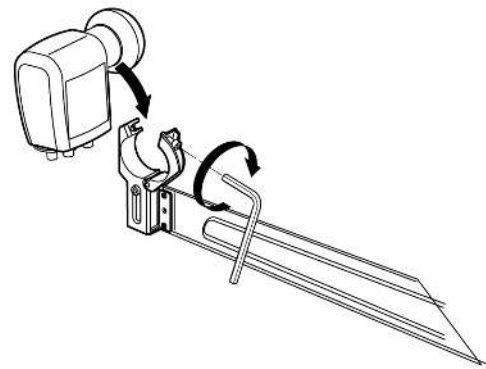

Highlights

- Aluminium reflector with an outstanding Brinell hardness
- Zamak LNB support with height adjustment
- The mounting support provides an outstanding stability to the whole structure

- Dimensions, design and characteristics reflect maximum precision
- Pre-assembled antenna designed to reduce installation time: only four steps are required
- Very stable structure and long service life, thanks to the robust back support
- Reinforced galvanized arm
- Cable concealed inside the arm to improve overall appearance
- The aluminium dish, the galvanized support and the stainless-steel screws ensure a long-lasting life
- TÜV Nord certified (German certification authority: the dish passed the most stringent safety and quality tests carried out by this renowned and prestigious body)
- Multi-satellite option (4 satellites), up to 20° (ref. 790901 and 790902)
- Includes Televes logo

Mounting details

Thanks to the pre-assembled parts, equipment in the QSD series is very easily mounted, in as little as 5 steps:

1

2

3

4

5

6

Technical specifications : Ref. 790341

Frequency range	MHz	10.7 ... 12.75
Gain (11.75GHz)	dBi	39.5
Offset angle	°	27.2
Elevation angle	°	10 ... 80
Beamwidth	°	1.98
F/D ratio		0.6000
Dish size: Height	in	37.598
Dish size: Width	in	33.465
Dish material		Aluminium
LNB-bracket diameter	in	1.575
Wind load (@130Km/h)	N	672
Wind load (@150Km/h)	N	924
Mast diameter	in	1.772 ... 3.543