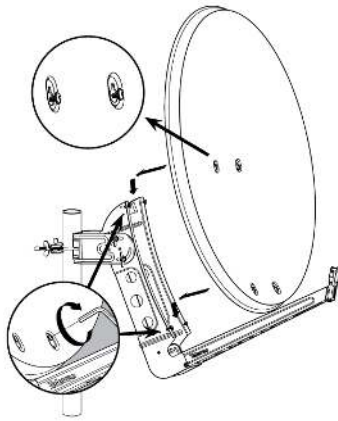

Highlights

- Aluminium reflector with an outstanding Brinell hardness
- Zamak LNB support with height adjustment
- The mounting support provides an outstanding stability to the whole structure

- Dimensions, design and characteristics reflect maximum precision
- Pre-assembled antenna designed to reduce installation time: only four steps are required
- Very stable structure and long service life, thanks to the robust back support
- Reinforced galvanized arm
- Cable concealed inside the arm to improve overall appearance
- The aluminium dish, the galvanized support and the stainless-steel screws ensure a long-lasting life
- TÜV Nord certified (German certification authority: the dish passed the most stringent safety and quality tests carried out by this renowned and prestigious body)
- Multi-satellite option (4 satellites), up to 20° (ref. 790901 and 790902)
- Includes Televes logo

Mounting details

Thanks to the pre-assembled parts, equipment in the QSD series is very easily mounted, in as little as 5 steps:

1

2

3

4

5

6

Technical specifications : Ref. 790341

Frequency range	MHz	10.7 ... 12.75
Gain (11.75GHz)	dBi	39.5
Offset angle	°	27.2
Elevation angle	°	10 ... 80
Beamwidth	°	1.98
F/D ratio		0.6000
Dish size: Height	in	37.598
Dish size: Width	in	33.465
Dish material		Aluminium
LNB-bracket diameter	in	1.575
Wind load (@130Km/h)	N	672
Wind load (@150Km/h)	N	924
Mast diameter	in	1.772 ... 3.543