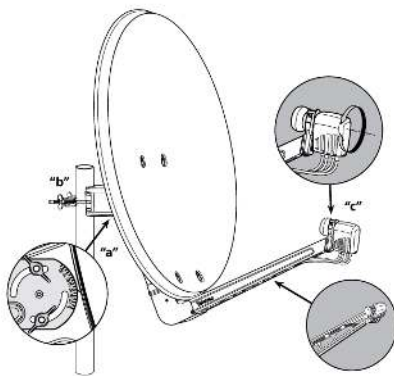

Highlights

- Aluminium reflector with an outstanding Brinell hardness
- Zamak LNB support with height adjustment
- The mounting support provides an outstanding stability to the whole structure

- Dimensions, design and characteristics reflect maximum precision
- Pre-assembled antenna designed to reduce installation time: only four steps are required
- Very stable structure and long service life, thanks to the robust back support
- Reinforced galvanized arm
- Cable concealed inside the arm to improve overall appearance
- The aluminium dish, the galvanized support and the stainless-steel screws ensure a long-lasting life
- TÜV Nord certified (German certification authority: the dish passed the most stringent safety and quality tests carried out by this renowned and prestigious body)
- Multi-satellite option (4 satellites), up to 20° (ref. 790901 and 790902)
- Includes Televes logo

Mounting details

Thanks to the pre-assembled parts, equipment in the QSD series is very easily mounted, in as little as 5 steps:

1

2

3

4

5

6

Technical specifications : Ref. 790341

Frequency range	MHz	10.7 ... 12.75
Gain (11.75GHz)	dBi	39.5
Offset angle	°	27.2
Elevation angle	°	10 ... 80
Beamwidth	°	1.98
F/D ratio		0.6000
Dish size: Height	in	37.598
Dish size: Width	in	33.465
Dish material		Aluminium
LNB-bracket diameter	in	1.575
Wind load (@130Km/h)	N	672
Wind load (@150Km/h)	N	924
Mast diameter	in	1.772 ... 3.543